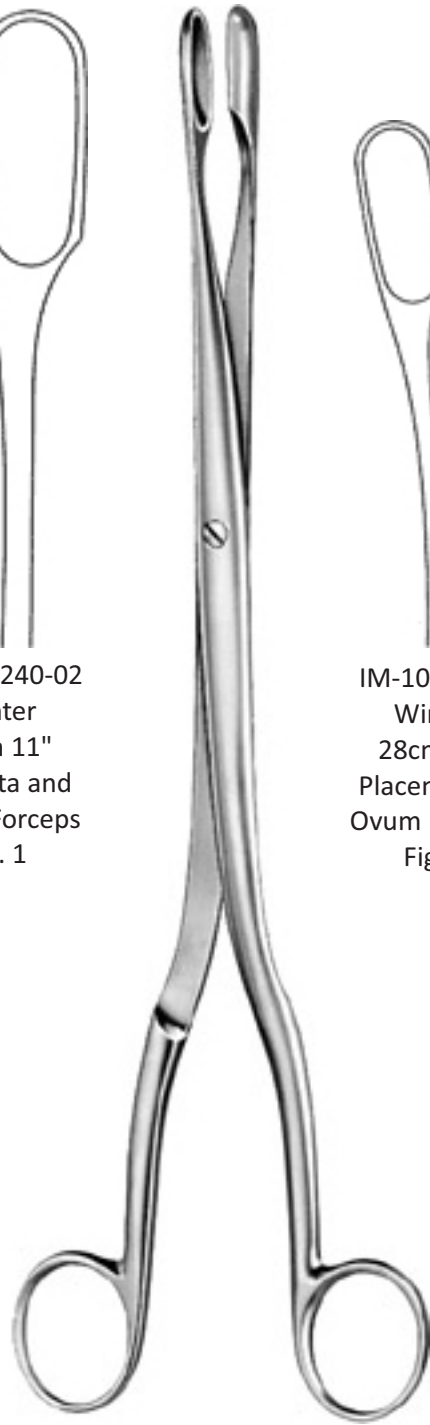

Obstetrics

IM-10-230-21
Green-Armytage
21cm 8 1/4"
Uterine Clamp
Uterine Clamp

IM-10-235-28
Sellheim
32cm 12 1/2"
Obstetrical Lever
Obstetrical Lever

IM-10-237-27
Sängers
27.5cm 10 3/4"
Placenta and
Ovum Forceps

IM-10-238-27
Sängers
27cm 10 3/4"
Placenta and
Ovum Forceps

Obstetrics

IM-10-240-01
Winter
28cm 11"
Placenta and
Ovum Forceps
Fig. 1

IM-10-240-02
Winter
28cm 11"
Placenta and
Ovum Forceps
Fig. 1

IM-10-240-01
Winter
28cm 11"
Placenta and
Ovum Forceps
Fig. 2

IM-10-240-02
Winter
28cm 11"
Placenta and
Ovum Forceps
Fig. 2

Obestetrics

IM-10-245-01
Cuzzi
30cm 11 3/4"
Placenta Scoop
14,5 mm
blunt back
side serrated

IM-10-245-02
Cuzzi
30cm 11 3/4"
Placenta Scoop
18 mm
blunt back
side serrated

IM-10-245-03
Cuzzi
30cm 11 3/4"
Placenta Scoop
20 mm
blunt back
side serrated

Obstetrics

IM-10-250-30
Pestalozza
30cm 11 3/4"
Placenta Scoop

IM-10-255-08
Kane
8.5cm 3 1/4"
Umbilical Cord Clamp

IM-10-260-09
Collin
8.5cm 3 1/4"
Umbilical Cord Clamp