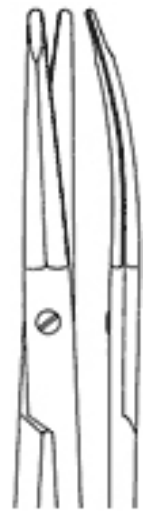

IM-14-220-15
Kilner
14.5cm 5 3/4"
Skin Hooklet
sharp

IM-14-225-03
Kaye
13cm 5"
Face-lift Hook

IM-14-230-04
Kaye
13cm 5"
Face-lift Hook

Dermatology

IM-14-235-02
5.5cm 2 1/4"
Dermal Punch
2 mm Ø

IM-14-235-04
5.5cm 2 1/4"
Dermal Punch
4 mm Ø

IM-14-235-06
5.5cm 2 1/4"
Dermal Punch
6 mm Ø

IM-14-235-08
5.5cm 2 1/4"
Dermal Punch
8 mm Ø

IM-14-235-10
5.5cm 2 1/4"
Dermal Punch
10 mm Ø

IM-14-235-12
5.5cm 2 1/4"
Dermal Punch
12 mm Ø

IM-14-235-00
8cm 3 1/4"

IM-14-280-15
d'Assumpção
18cm 7"
Face-lift Forceps

Dermatology

IM-14-285-14
Gregory
14cm 5 1/2"
Face-lift Scissors
toothed

IM-14-290-15
Kaye
15cm 6"
Face-lift Scissors
toothed

IM-14-292-18
Kaye
18cm 7"
Face-lift Scissors
toothed

Dermatology

IM-14-295-18
Stella-S
18cm 7"
Face-lift Scissors
S-shaped toothed

IM-14-300-18
Gorney
18cm 7"
Face-lift Scissors
toothed

Dermatology

IM-14-305-18
Freeman-Kaye
18cm 7"
Face-lift Scissors
toothed