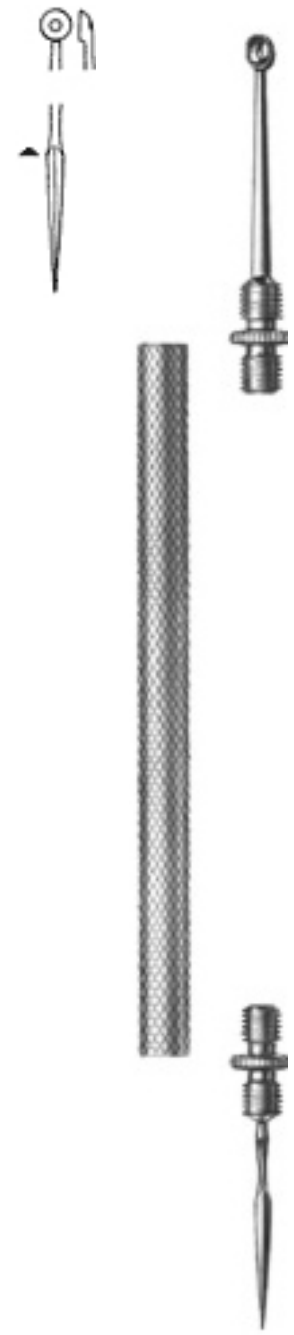

IM-14-220-15
Kilner
14.5cm 5 3/4"
Skin Hooklet
sharp

IM-14-225-03
Kaye
13cm 5"
Face-lift Hook

IM-14-230-04
Kaye
13cm 5"
Face-lift Hook

Dermatology

IM-14-235-02
5.5cm 2 1/4"
Dermal Punch
2 mm Ø

IM-14-235-04
5.5cm 2 1/4"
Dermal Punch
4 mm Ø

IM-14-235-06
5.5cm 2 1/4"
Dermal Punch
6 mm Ø

IM-14-235-08
5.5cm 2 1/4"
Dermal Punch
8 mm Ø

IM-14-235-10
5.5cm 2 1/4"
Dermal Punch
10 mm Ø

IM-14-235-12
5.5cm 2 1/4"
Dermal Punch
12 mm Ø

IM-14-235-00
8cm 3 1/4"

Dermatology

IM-14-240-02
Keyes
11 Dermal Punch
2 mm Ø

IM-14-240-03
Keyes
11 Dermal Punch
3 mm Ø

IM-14-240-04
Keyes
11 Dermal Punch
4 mm Ø

IM-14-240-05
Keyes
11 Dermal Punch
5 mm Ø

IM-14-240-06
Keyes
11 Dermal Punch
6 mm Ø

IM-14-250-14
Saalfeld
14.5cm 5 3/4"
Comedone Extractor

Dermatology

IM-14-265-11
Unna-Vidal
11.5cm 4 1/2"
Comedone Extractor

IM-14-270-14
Katsch
16cm 6 1/4"
Comedone Extractor

IM-14-275-10
Schamberg
9.5cm 3 3/4"
Comedone Extractor