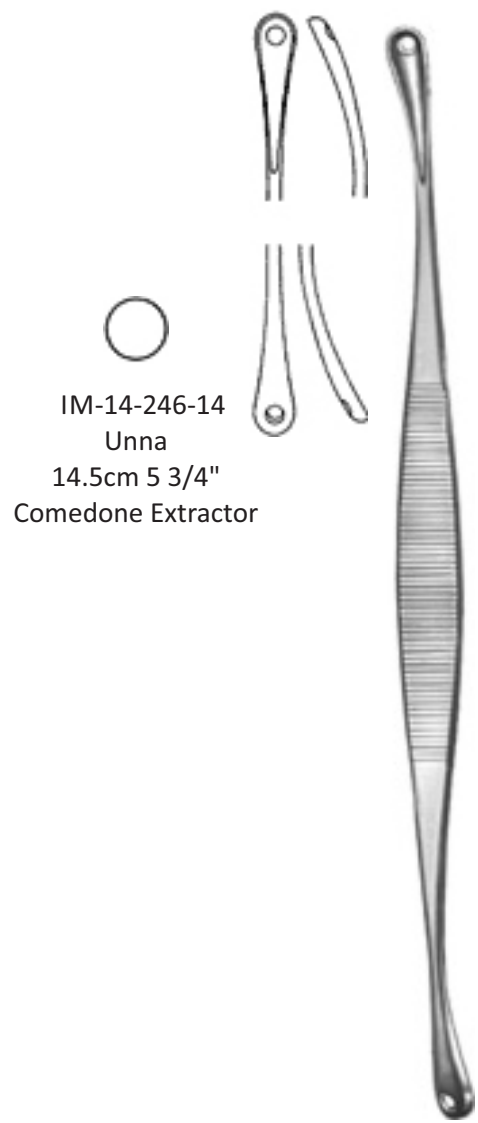

IM-14-250-10
Saalfeld 11cm
Comedone Extractor