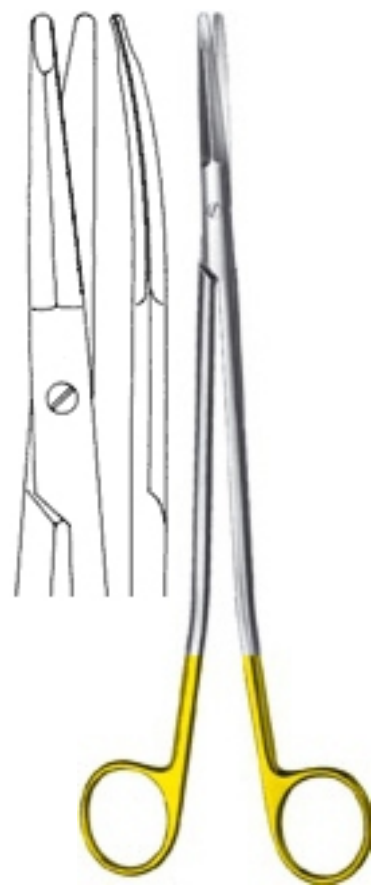

IM-14-280-15
d'Assumpção
18cm 7"
Face-lift Forceps

Dermatology

IM-14-285-14
Gregory
14cm 5 1/2"
Face-lift Scissors
toothed

IM-14-290-15
Kaye
15cm 6"
Face-lift Scissors
toothed

IM-14-292-18
Kaye
18cm 7"
Face-lift Scissors
toothed

Dermatology

IM-14-295-18
Stella-S
18cm 7"
Face-lift Scissors
S-shaped toothed

IM-14-300-18
Gorney
18cm 7"
Face-lift Scissors
toothed

Dermatology

IM-14-305-18
Freeman-Kaye
18cm 7"
Face-lift Scissors
toothed

IM-14-210-23
Freeman
23cm 9"
Face-lift Scissors
toothed

IBRAHIM MEDS

I N S T R U M E N T S

 77 A Model Town Ugoki Sialkot

 +92 52 3512235

 +92 52 4007564

 +92 300 7163508 , +92 307 6427547

 info@ibrahimmeds.com