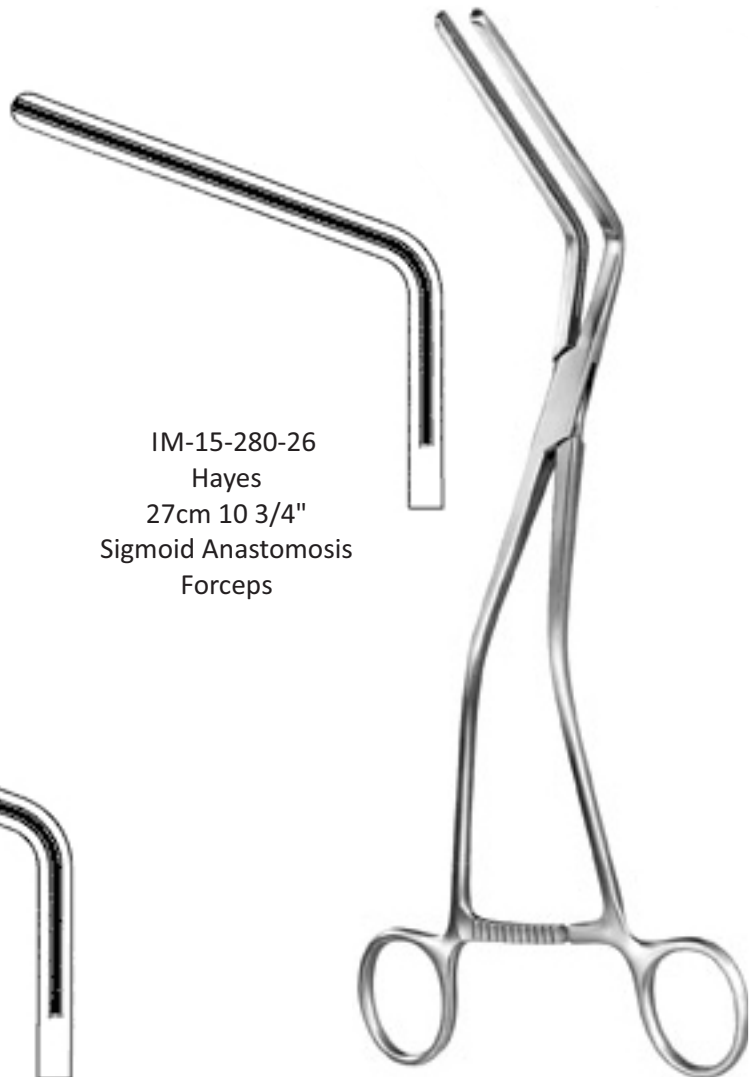

IM-15-260-28
Kocher
28cm 11"
Intestinal Clamp

Stomach
Intestines

IM-15-265-22
Kocher
22cm 8 3/4"
Intestinal Clamp

IN-15-265-25
Kocher
25cm 9 3/4"
Intestinal Clamp

IM-15-265-28
Kocher
27.5cm 10 3/4"
Intestinal Clamp

Stomach
Intestines

IM-15-270-33
Scudder
33.5cm 13 1/4"
Intestinal Clamp

IM-15-272-33
Scudder
32.5cm 12 3/4"
Intestinal Clamp

IM-15-275-24
Brunner
27cm 10 3/4"
Sigmoid Anastomosis
Forceps

IM-15-280-26
Hayes
27cm 10 3/4"
Sigmoid Anastomosis
Forceps

IM-15-280-28
Hayes
28cm 11"
Sigmoid Anastomosis
Forceps

IM-15-285-23
Veidenheimer
25cm 9 3/4"
Sigmoid Anastomosis Forceps

IM-15-290-24
Fehland
24cm 9 1/2"
Sigmoid Anastomosis Forceps

IM-15-295-30
Resano
28cm 11"
Sigmoid Anastomosis Forceps

IM-15-300-15
Sims
15.5cm 6"
Rectal Speculum
70 x 15 mm

IM-15-305-15
Sims
15.5cm 6"
Rectal Speculum
70 x 15 mm

IM-15-310-19
Mathieu
19cm 7 1/2"
Rectal Speculum
working length 90 mm

IM-15-315-00
Alan-Parks
14cm 5 1/2"
Rectal Spreader
without F.O. light carrier