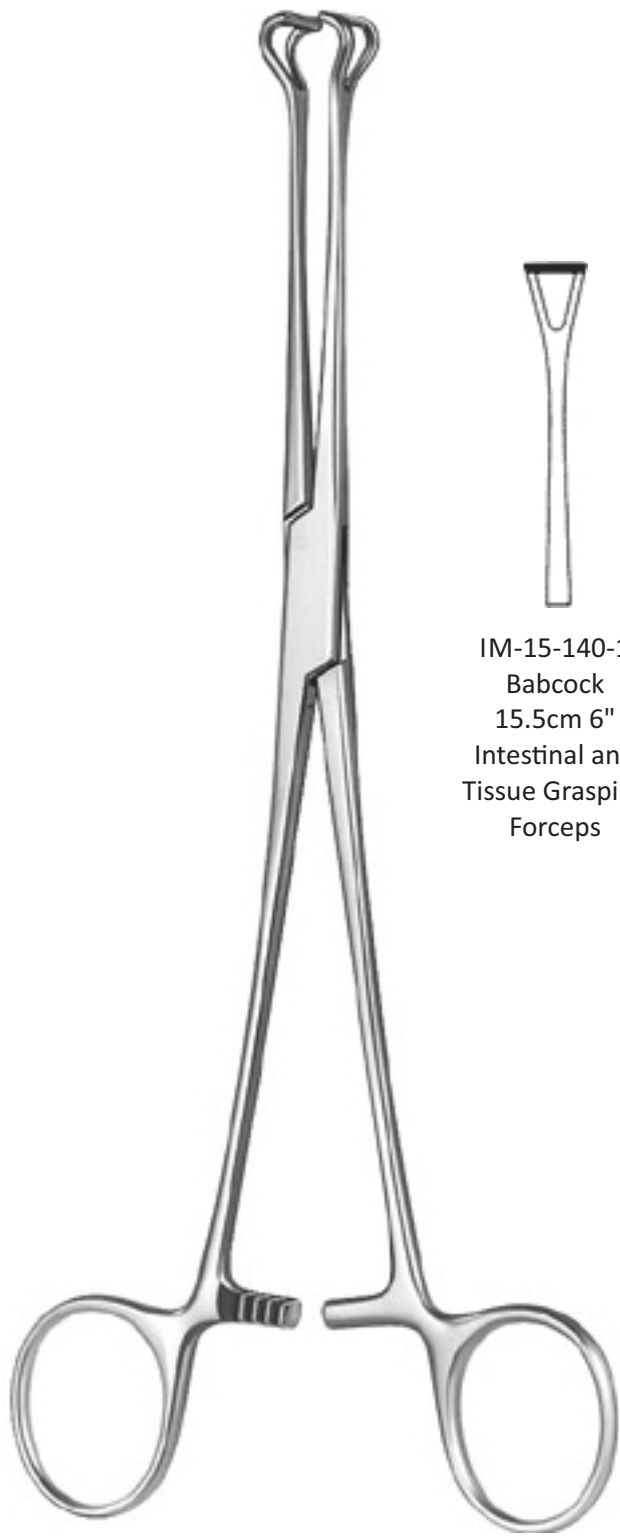

IM-15-140-16
Babcock
16cm 6 1/4"
Intestinal and
Tissue Grasping Forceps

Stomach
Intestines