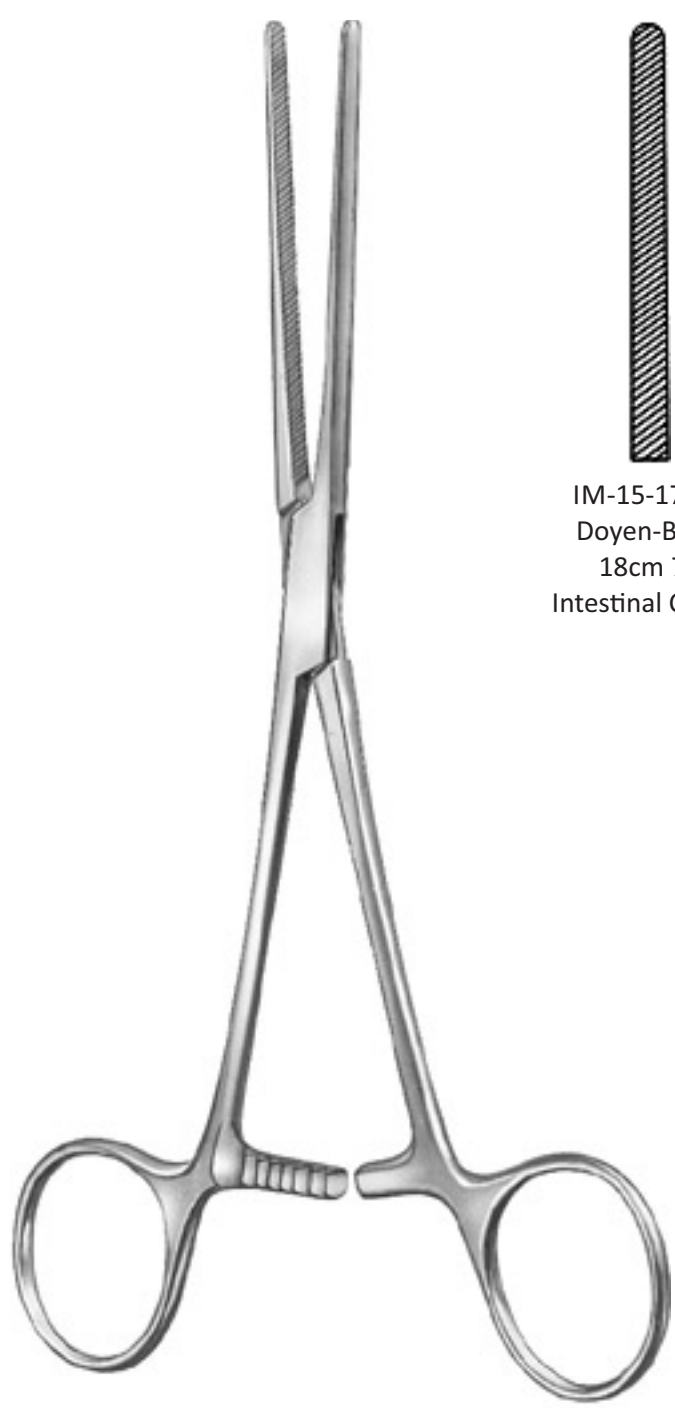

IM-15-150-20
Duval
20.5cm 8"
Intestinal
and Tissue
Grasping Forceps

IM-15-150-20
Duval
20.5cm 8"
Intestinal
and Tissue
Grasping Forceps

IM-15-150-23
Duval
23cm 9"
Intestinal and
Tissue
Grasping Forceps

Stomach
Intestines

IM-15-155-21
Doyen
21.5cm 8 1/2"
Intestinal Clamp

IM-15-165-23
Doyen
23.5cm 9 1/4"
Intestinal Clamp

IM-15-160-21
Doyen
21cm 8 1/4"
Intestinal Clamp

IM-15-170-23
Doyen
23cm 9"
Intestinal Clamp

Stomach
Intestines

IM-15-175-18
Doyen-Baby
18cm 7"
Intestinal Clamp

PM-15-180-18
Doyen-Baby
17.5cm 7"
Intestinal Clamp

IM-15-195-25
Mayo-Robson
25.5cm 10"
Intestinal Clamp

IM-15-197-25
Mayo-Robson
24.5cm 9 3/4"
Intestinal Clamp