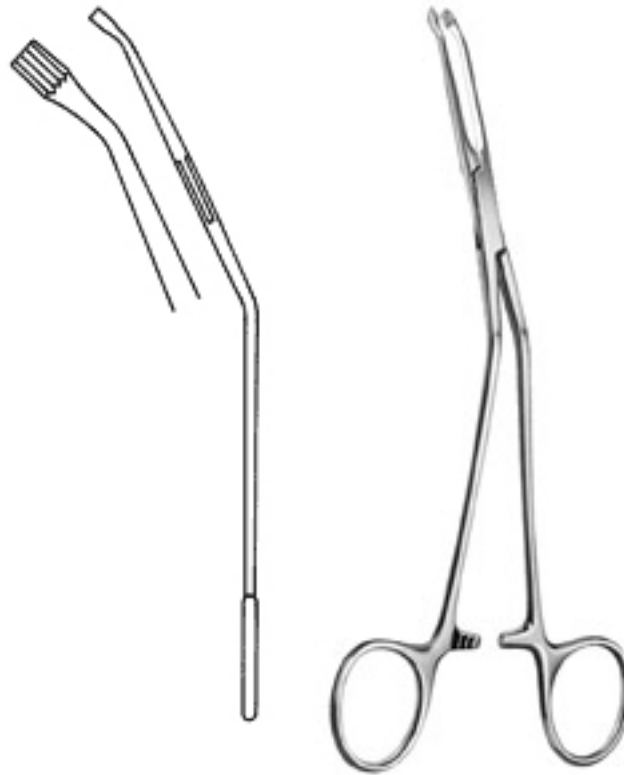

IM-15-300-15
Sims
15.5cm 6"
Rectal Speculum
70 x 15 mm

IM-15-305-15
Sims
15.5cm 6"
Rectal Speculum
70 x 15 mm

IM-15-310-19
Mathieu
19cm 7 1/2"
Rectal Speculum
working length 90 mm

IM-15-315-00
Alan-Parks
14cm 5 1/2"
Rectal Spreader
without F.O. light carrier

IM-15-315-50
Alan-Parks
14cm 5 1/2"
Rectal Spreader
with F.O. light carrier

IM-15-315-51
Fiber Optic Light Carrier
F.O. Light Carrier

IM-15-320-10
Rubber Ring
Rubber Rings

[M-15-320-26
Rudd
Loading Cone
Loading Cone

IM-15-320-27
Rudd
Hemorrhoidal Ligator

IM-15-325-19
McGinvey
19cm 7 1/2"
Hemorrhoidal Grasping Forceps

Stomach
Intestines

IM-15-340-38
38cm 15"
Rectal Biopsy Forceps
jaw width 15 mm

IM-15-345-21
Heywood-Smith
21cm 8 1/4"
Polypus Grasping
Forceps